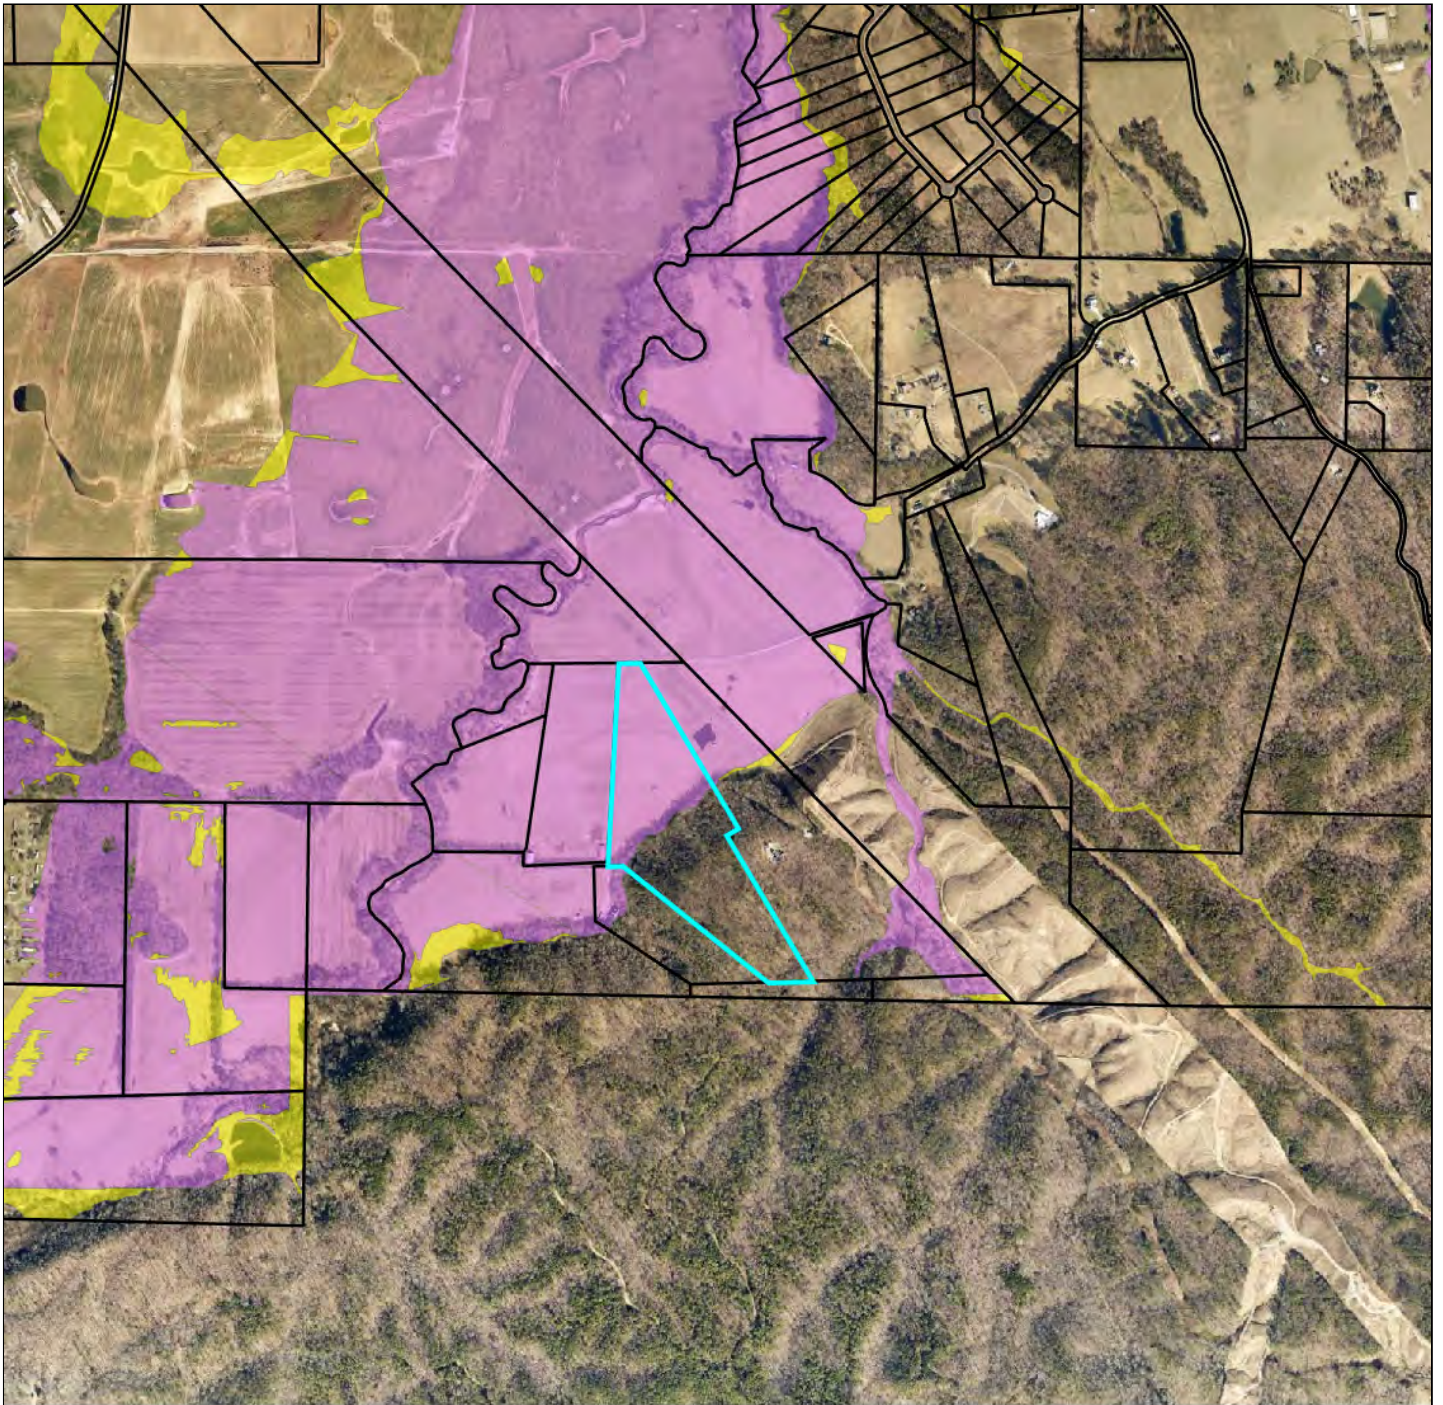

34.94 Acre Flood Plain Map: 000 Lucas Road

1,381 ft